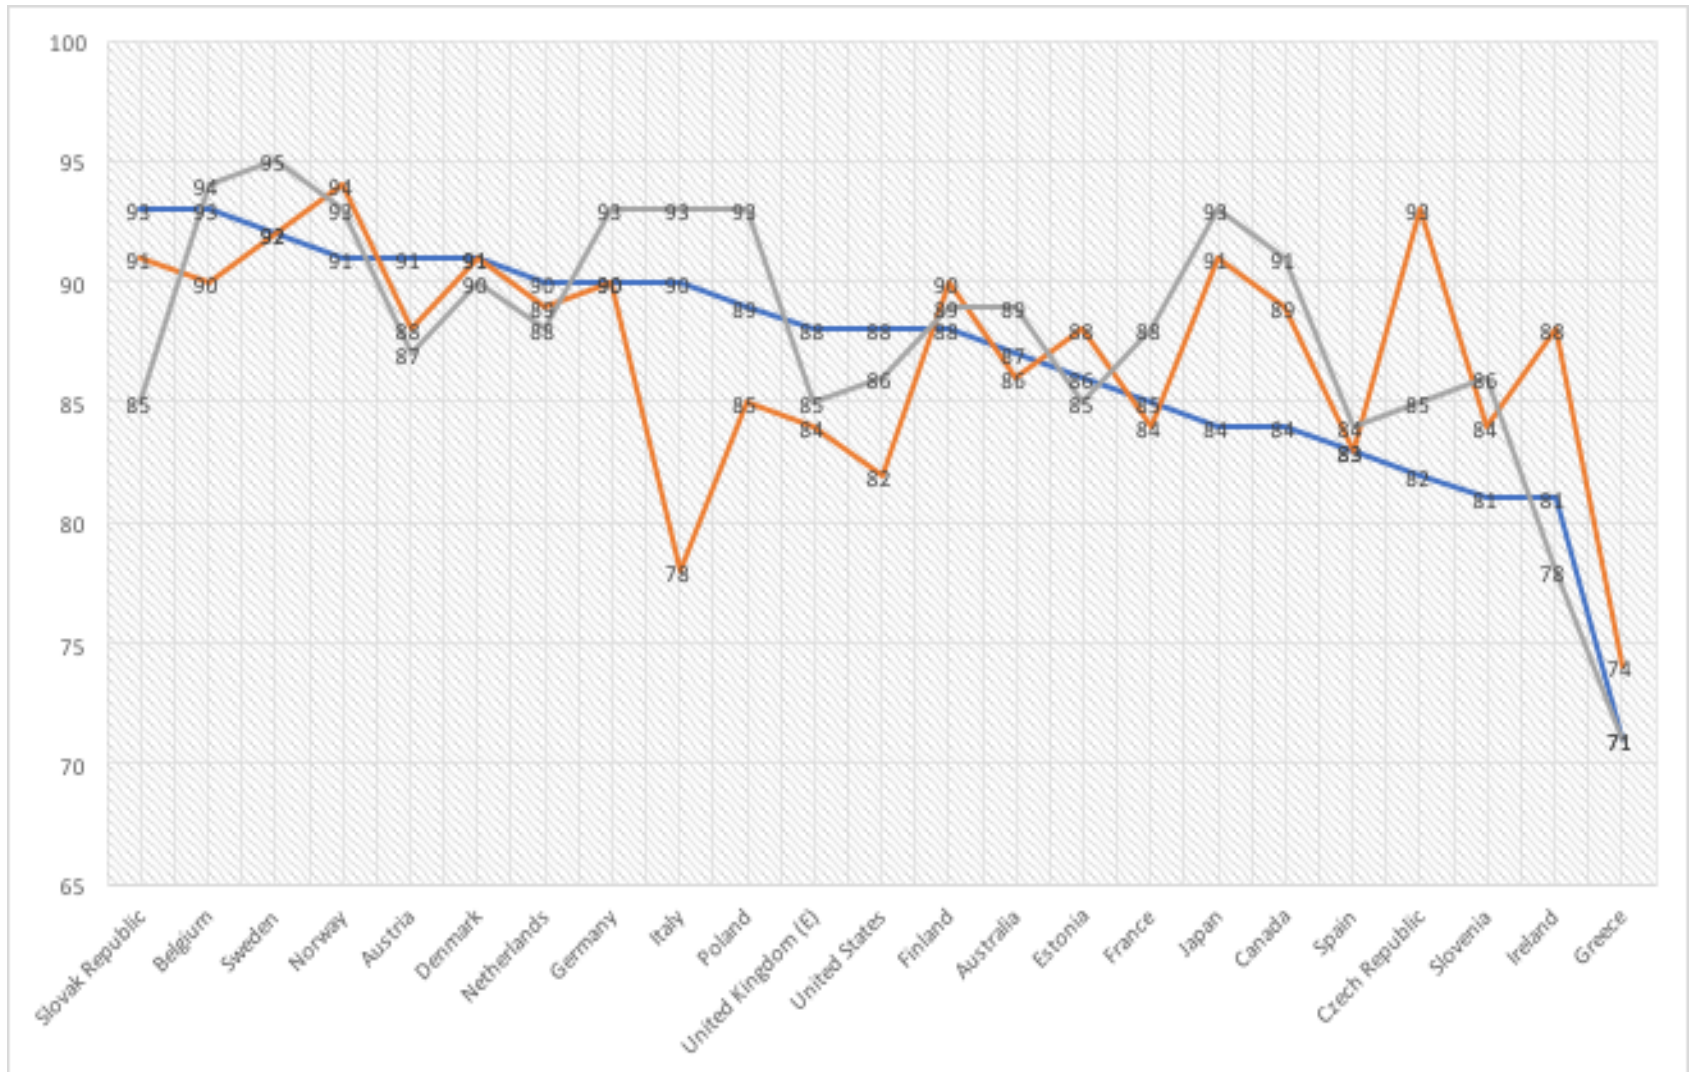

# **Social Sciences and Humanities Scientific Contribution in Tomorrow's World**

Disciplines and interdisciplinarity in doctoral education  
2020 EUA-CDE Annual Meeting Online Series  
25 June 2020

**Gabi Lombardo PhD**  
**European Alliance for SSH Director**

# European Alliance for SSH

- Umbrella organisation: universities and European-wide disciplinary associations
- Interface SSH research and policy makers
- Research methods: standards and training
- Research questions: evidence for policy making

# Occupation of full-time first degree leavers: by subject of degree (2012-15, HESA)