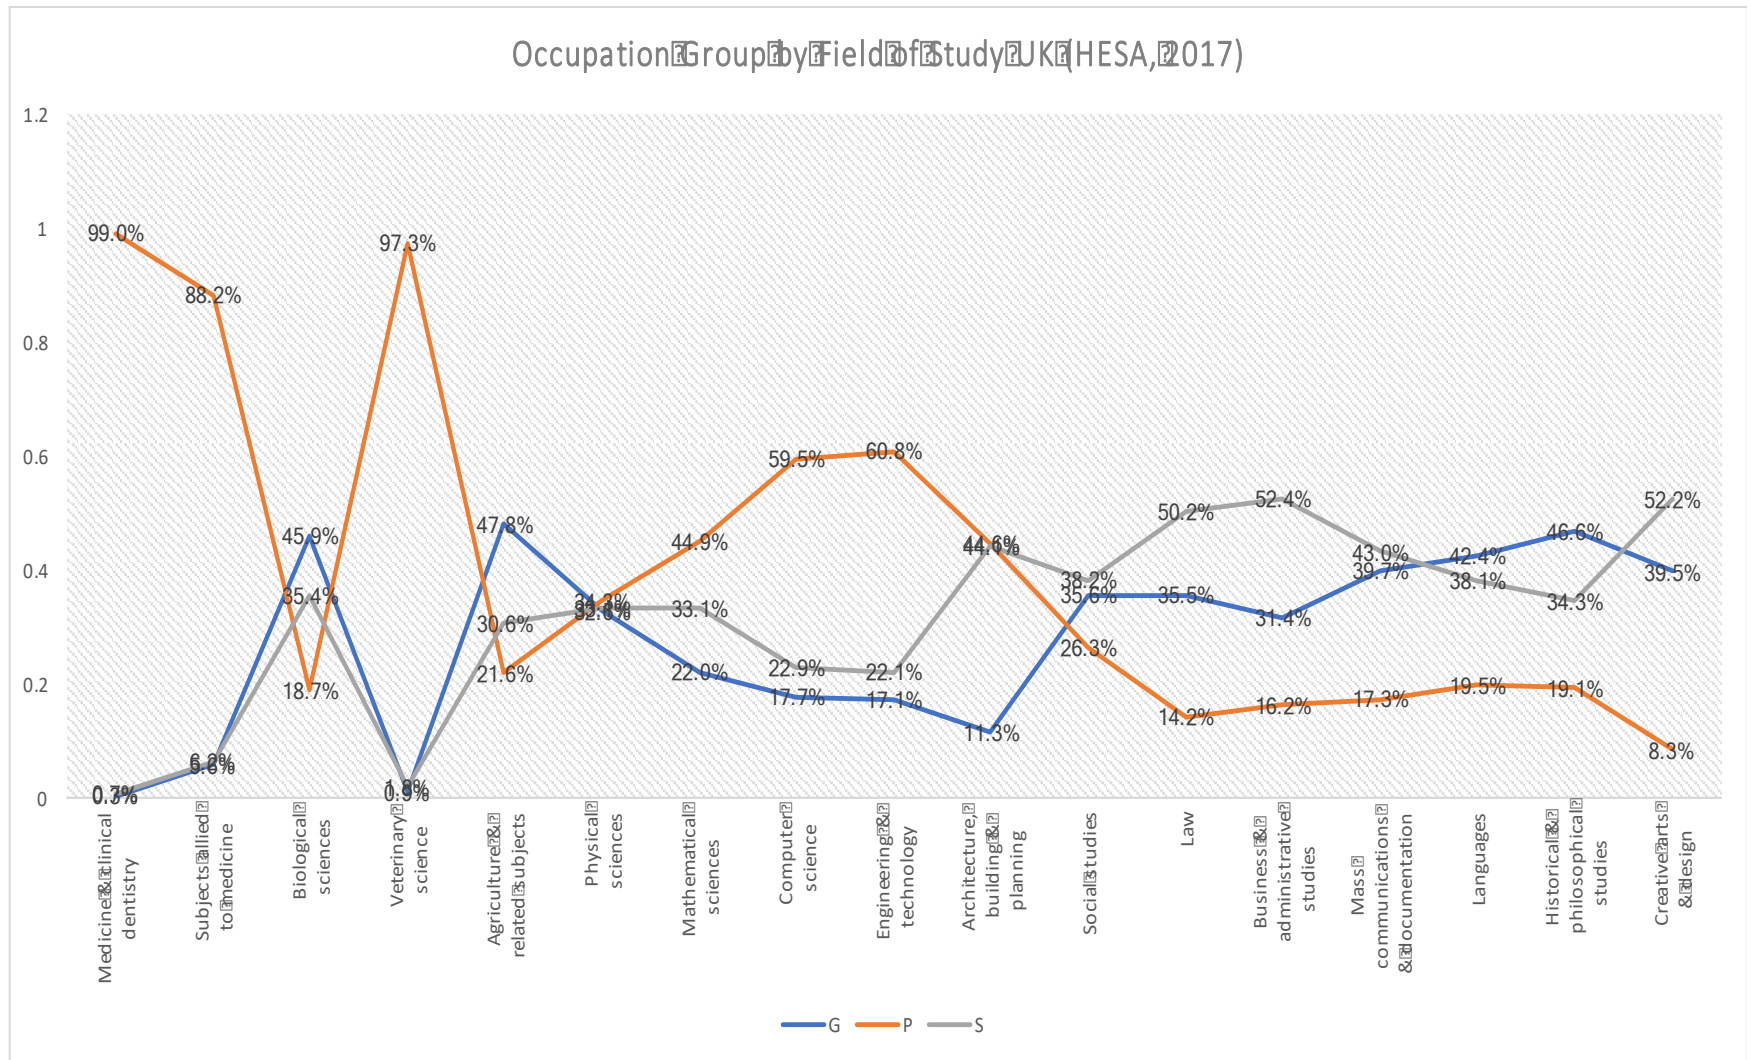

# European Alliance for SSH

- Umbrella organisation: universities and European-wide disciplinary associations
- Interface SSH research and policy makers
- Research methods: standards and training
- Research questions: evidence for policy making

# Occupation of full-time first degree leavers: by subject of degree (2012-15, HESA)